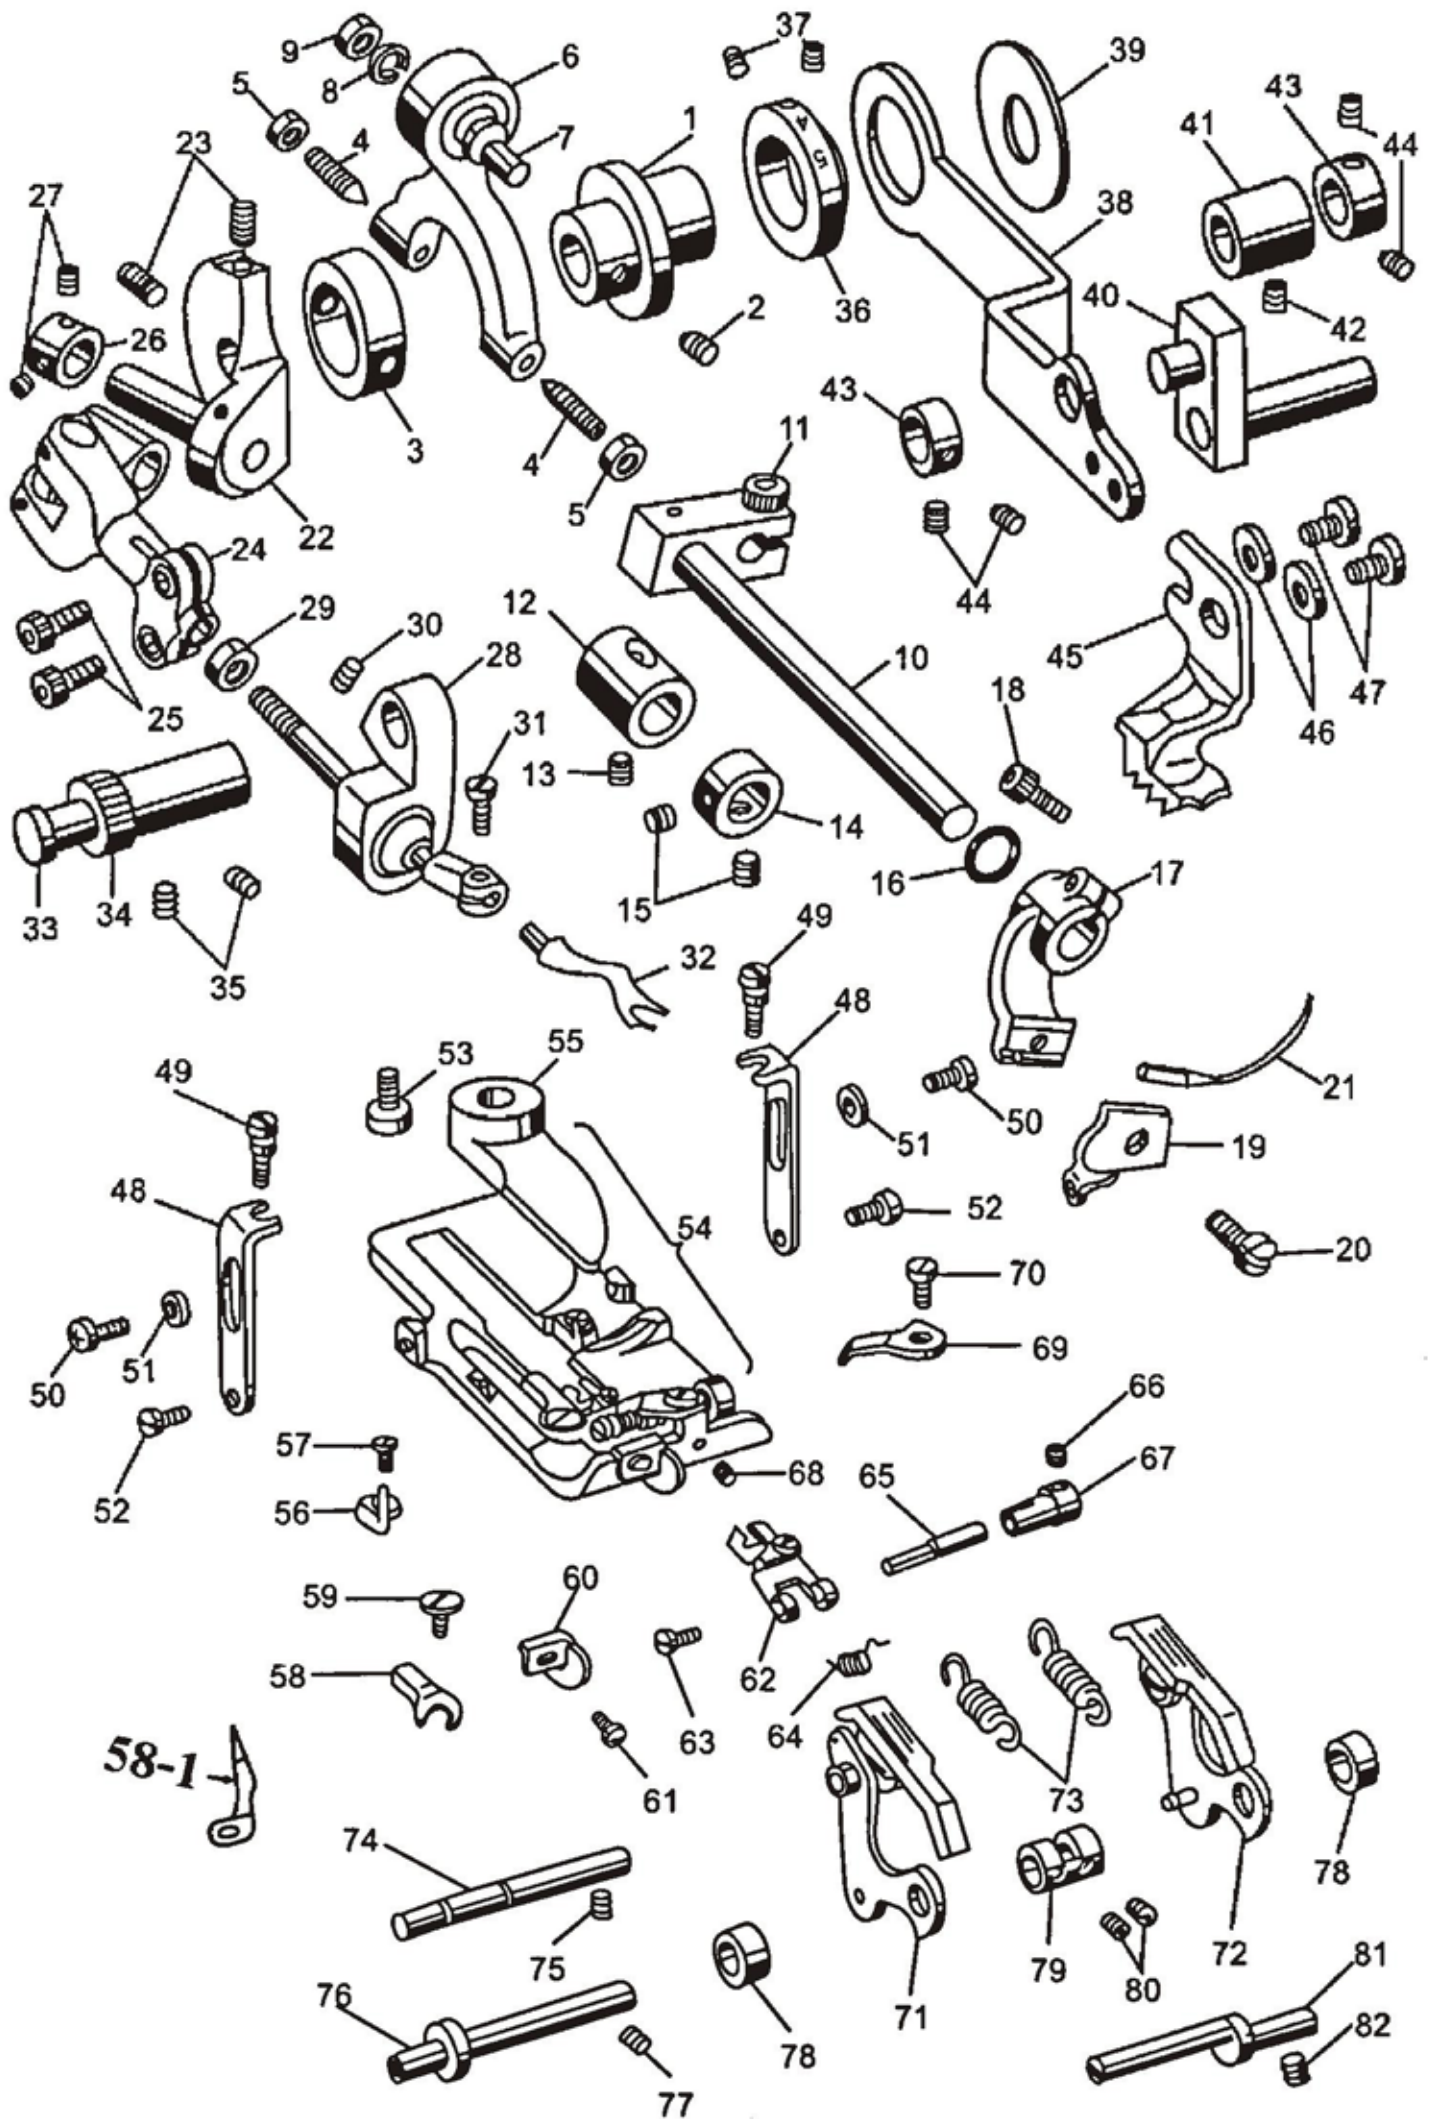

Ref. Nos.	Parts No.	Description
1	21038	Eccentric Bushing
2	0085010	Eccentric Bushing Set Screw
3	21046	Needle Yoke Ring
4	21047	Needle Yoke Center Screw
5	21048	Needle Yoke Center Screw Nut
6	S-21049-A	Needle Yoke & Ball Joint
7	21052-B	Needle Yoke Eccentric Pin
8	8179	Needle Yoke Eccentric Pin Spring Washer
9	C-10022	Needle Yoke Eccentric Pin Nut
10	S-21053	Needle Carrier Shaft Crank
11	0214016	Needle Carrier Shaft Crank Set Screw
12	21055	Needle Carrier Shaft Bushing
13	0094006	Needle Carrier Shaft Bushing Set Screw
14	21016	Needle Carrier Shaft Collar
15	0096006	Needle Carrier Shaft Collar Set Screw
16	19034	Needle Carrier Shaft "O" Ring
17	21056	Needle Carrier
18	0215016	Needle Carrier Clamp Screw
19	4025-A	Needle Clamp
20	121	Needle Clamp Set Screw
21	4181	Needle (LW x6T)
22	S-21057	Looper Drive Crank & Pin
23	0096014	Looper Drive Crank Set Screw
24	S-21059	Looper Yoke With Joint & Pin
25	0214012	Looper Yoke Set Screw
26	17037	Looper Yoke Pin Collar
27	17146	Looper Yoke Pin Collar Set Screw
28	S-21062-A	Looper Carrier Assembly
29	21048	Looper Carrier Nut
30	0096006	Looper Ball Joint Clamp Screw
31	4040	Looper Clamp Screw
32	4039	Looper
33	21064	Looper Ball Joint Pin
34	21065	Looper Ball Joint Eccentric Sleeve
35	0046008	Looper Ball Joint Eccentric Sleeve Set Screw
36	21039-A	Stitch Regulating Eccentric
37	0094006	Stitch Regulating Eccentric Set Screw
38	21040	Feed Lever
39	21041	Feed Lever Thrust Washer
40	S-21042-A	Feed Lever Crank
41	10517	Feed Lever Crank Bushing
42	0094006	Feed Lever Crank Bushing Set Screw
43	21045	Feed Lever Crank Collar
44	0094004	Feed Lever Crank Collar Set Screw
45	4047-C	Feed Dog
46	2528	Feed Dog Washer
47	4048-A	Feed Dog Set Screw
48	4061-A	Presser Foot Bracket
49	21006	Presser Foot Bracket Adjusting Screw
50	0144008	Presser Foot Bracket Holding Screw
51	1158	Presser Foot Bracket Holding Screw Washer
52	4186	Presser Foot Holding Screw
53	21067	Presser Foot Clamp Screw
54	PF100	Presser Foot Assembly (Ret. Nos. 54-69)

For Needle System LW x
(Re:LWx5T, refer tl page 4