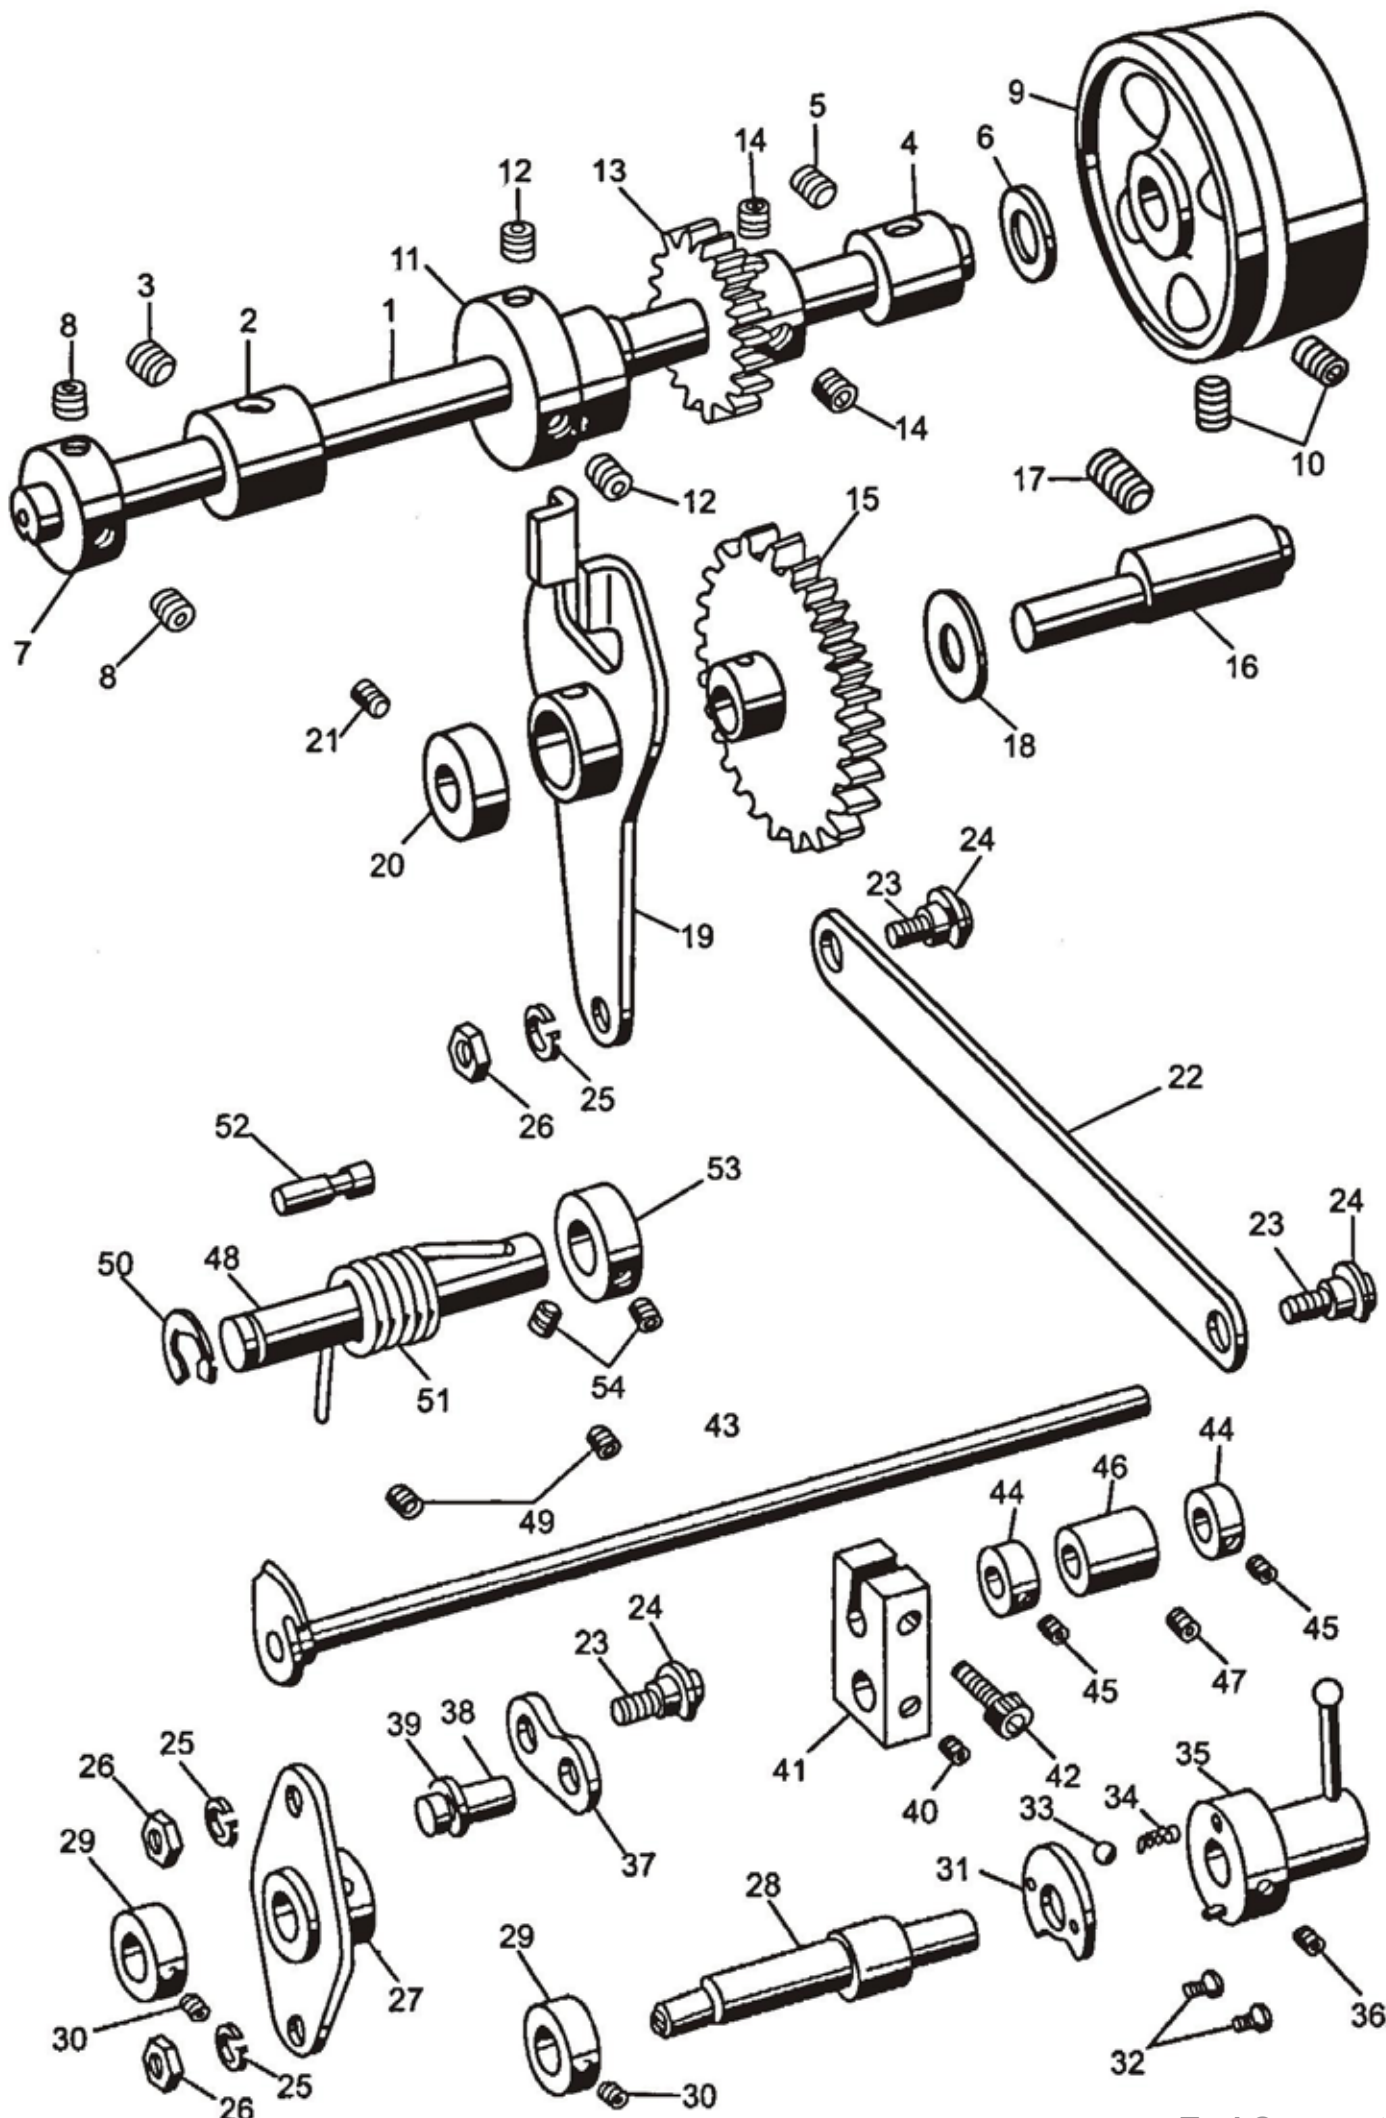

Ref. Nos.	Parts No.	Description
1	21001	Machine Frame
2	21002	Cylinder Bed
3	21003	Arm Side Cover
4	21004	Arm Side Cover Clamp Screw
5	21005	Pulley Cover
6	0144016	Pulley Cover Set Screw
7	21006	Arm Rear Cover
8	0144008	Arm Rear Cover Set Screw
9	21007	End Cover
10	0174008	End Cover Set Screw
11	S-21008-G	Machine Base With Rubber Cushion (Moss-Green)
11	S-21008-R	Machine Base with Rubber Cushion (Wine-Red)
12	21009	Rubber Cushion(A)
13	21010	Rubber Cushion(B)
14	0186016	Machine Base Clamp Screw
15	10109-A	Motor
16	B-005	Motor Bracket Set Screw
17	B-006	Motor Bracket Spring Washer
18	B-007	Motor Bracket Spring Washer
19	21101	Motor Belt
20	10131	Needle System Label(LWx6T)
21	4135	Thread Guide(Pig Tail)
22	0144008	Thread Guide Set Screw
23	S-21095	Thread Tension Assembly(Ref, Nos. 24-29)
24	21095	Thread Tension Bracket
25	21096	Thread Tension Post
26	4070	Thread Tension Post Nut
27	5190-A	Thread Tension Disc
28	79-B	Thread Tension Spring
29	83	Thread Tension Nut
30	0144008	Thread Tension Bracket Set Screw
31	0046006	Thread Guide Stud Set Screw
32	21093	Thread Stand
33	21094	Thread Stand Base
34	AC-101	Plastic Cap
35	11145	Thread Stand Nut
36	10543	Thread Stand Washer
37	S-10513-G	Disc Regulator(Moss-Green)
37	S-10513-R	Disc Regulator(Wine-Red)
38	6074	Disc Regulator Set Screw
39	10514	Disc Regulating Dial Screw
40	10516	Disc Regulating Dial Screw Prop
41	10515-A	Disc Regulating Plate Spring
42	8339	Disc Regulating Plate Spring Set Screw
43	21068	Disc Regulator In dicating Label
44	21037	Skip Stitch Label
45	10076-A	Cylinder Bed Connecting Hook
46	21085	Cylinder Bed Connecting Hook Screw
47	21083	Knee Lifter Crank
48	0216016	Knee Lifter Crank Set Screw
49	21084	Knee Lifter Shaft
50	10074	Knee Lifter Shaft Spring Pin
51	21082	Work Plate Bracket
52	0216016	Work Plate Bracket Set Screw
53	21081	Work Plate
54	10085	Work Plate Wing Screw
55	10082	Work Plate Shaft
56	0216012	Work Plate Shaft Set Screw
57	21023	Work Plate Shaft Collar
58	0096006	Work Plate Shaft Collar Set Screw
59	10083	Work Plate Screwed Cap