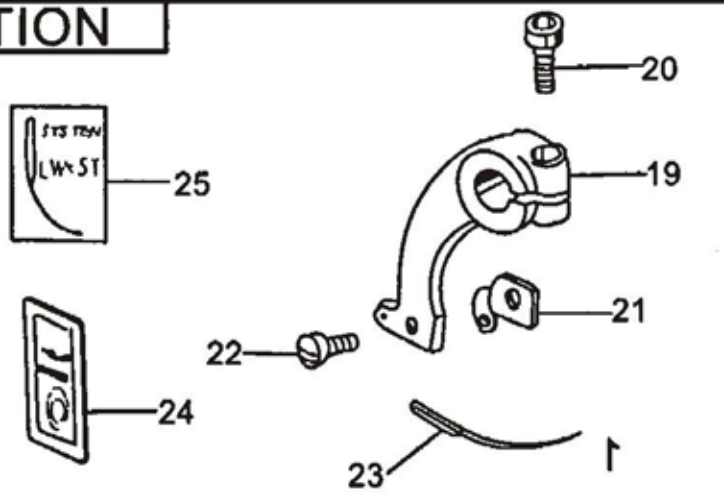

Parts book
for blind stitch machine

Compacta

 *texi*

OPTION

Ref. Nos.	Parts No.	Description
1	AC-02	Scetew Driver
2	AC-03	Screw Driver
3	AC-104	Spanner
4	AC-102	Wrench(5m/m)
5	AC-06	Wrench(3m/m)
6	C-16003	Wrench(2m/m)
7	4181	Needle(LWx6T)(3pcs)
8	AC-09	Tweezers
9	AC-05A	Oil
10	AC-04A	Oiler
11	10110-A	Controller Pedal
12	C-10A	Vinyl Cover
13	S-21097	Machine Clamp Assembly
14	21103	Thread Guide
15	0044004	Thread Guide Set Screw
16	21092	Thread Guide Stud
17	S-21086	Knee Press Rod & Sleeve
18	S-21088	Knee Press Pad Assembly