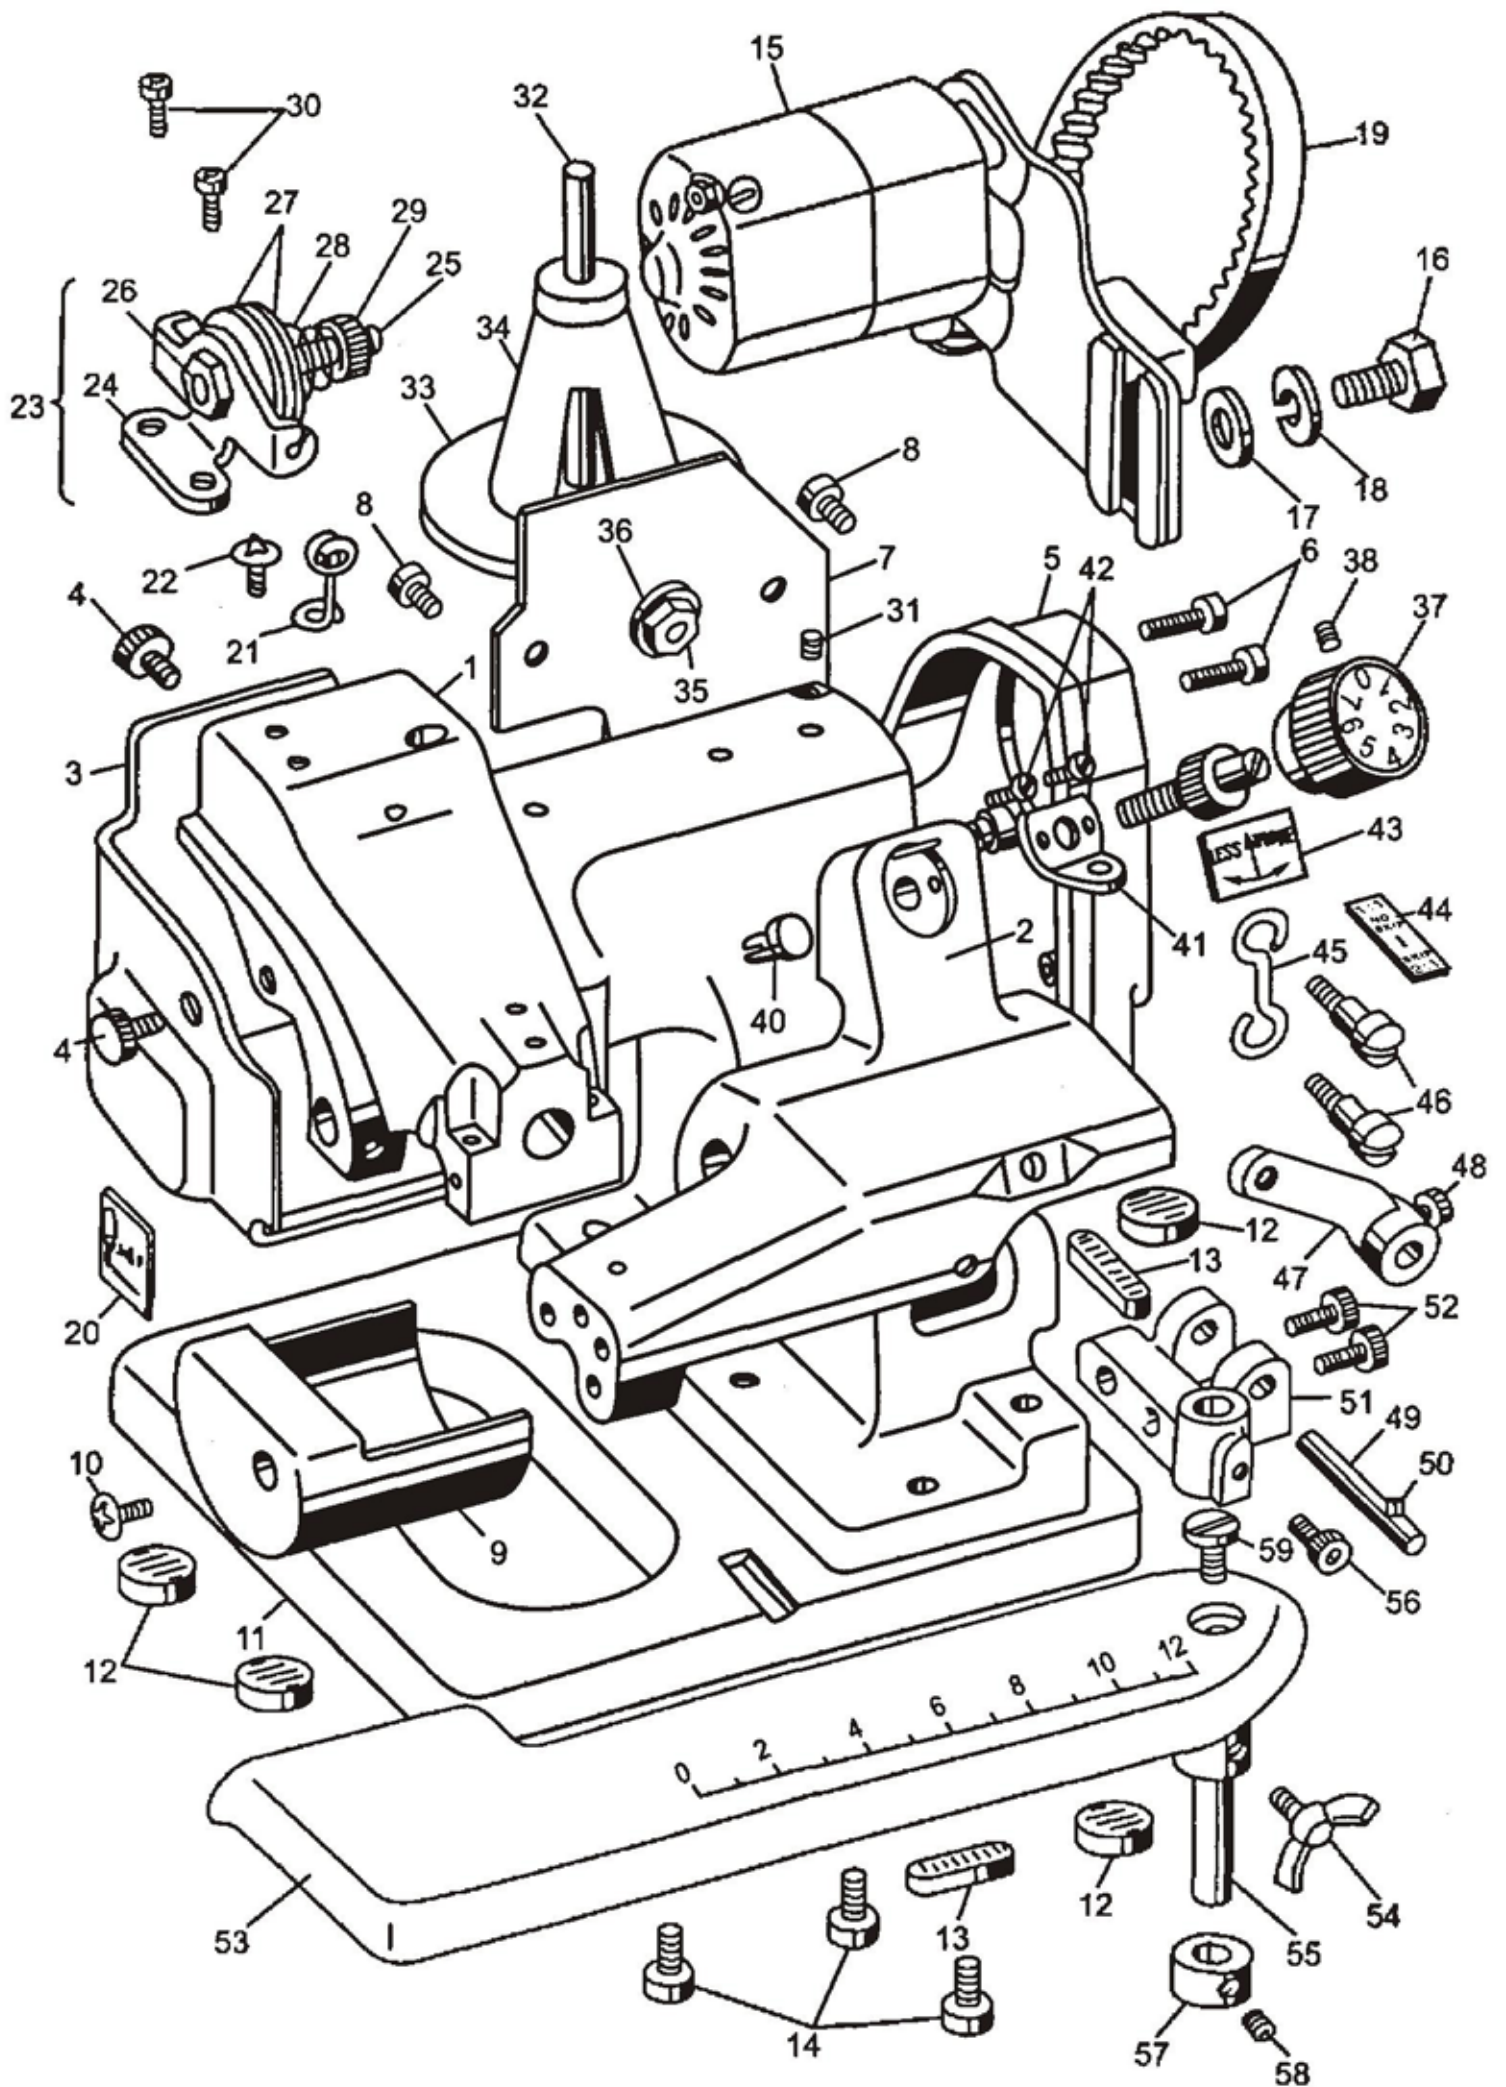

Ref. Nos.	Parts No.	Description
1	21001	Machine Frame
2	21002	Cylinder Bed
3	21003	Arm Side Cover
4	21004	Arm Side Cover Clamp Screw
5	21005	Pulley Cover
6	0144016	Pulley Cover Set Screw
7	21006	Arm Rear Cover
8	0144008	Arm Rear Cover Set Screw
9	21007	End Cover
10	0174008	End Cover Set Screw
11	S-21008-G	Machine Base With Rubber Cushion (Moss-Green)
11	S-21008-R	Machine Base with Rubber Cushion (Wine-Red)
12	21009	Rubber Cushion(A)
13	21010	Rubber Cushion(B)
14	0186016	Machine Base Clamp Screw
15	10109-A	Motor
16	B-005	Motor Bracket Set Screw
17	B-006	Motor Bracket Spring Washer
18	B-007	Motor Bracket Spring Washer
19	21101	Motor Belt
20	10131	Needle System Label(LWx6T)
21	4135	Thread Guide(Pig Tail)
22	0144008	Thread Guide Set Screw
23	S-21095	Thread Tension Assembly(Ref, Nos. 24-29)
24	21095	Thread Tension Bracket
25	21096	Thread Tension Post
26	4070	Thread Tension Post Nut
27	5190-A	Thread Tension Disc
28	79-B	Thread Tension Spring
29	83	Thread Tension Nut
30	0144008	Thread Tension Bracket Set Screw
31	0046006	Thread Guide Stud Set Screw
32	21093	Thread Stand
33	21094	Thread Stand Base
34	AC-101	Plastic Cap
35	11145	Thread Stand Nut
36	10543	Thread Stand Washer
37	S-10513-G	Disc Regulator(Moss-Green)
37	S-10513-R	Disc Regulator(Wine-Red)
38	6074	Disc Regulator Set Screw
39	10514	Disc Regulating Dial Screw
40	10516	Disc Regulating Dial Screw Prop
41	10515-A	Disc Regulating Plate Spring
42	8339	Disc Regulating Plate Spring Set Screw
43	21068	Disc Regulator In dicating Label
44	21037	Skip Stitch Label
45	10076-A	Cylinder Bed Connecting Hook
46	21085	Cylinder Bed Connecting Hook Screw
47	21083	Knee Lifter Crank
48	0216016	Knee Lifter Crank Set Screw
49	21084	Knee Lifter Shaft
50	10074	Knee Lifter Shaft Spring Pin
51	21082	Work Plate Bracket
52	0216016	Work Plate Bracket Set Screw
53	21081	Work Plate
54	10085	Work Plate Wing Screw
55	10082	Work Plate Shaft
56	0216012	Work Plate Shaft Set Screw
57	21023	Work Plate Shaft Collar
58	0096006	Work Plate Shaft Collar Set Screw
59	10083	Work Plate Screwed Cap