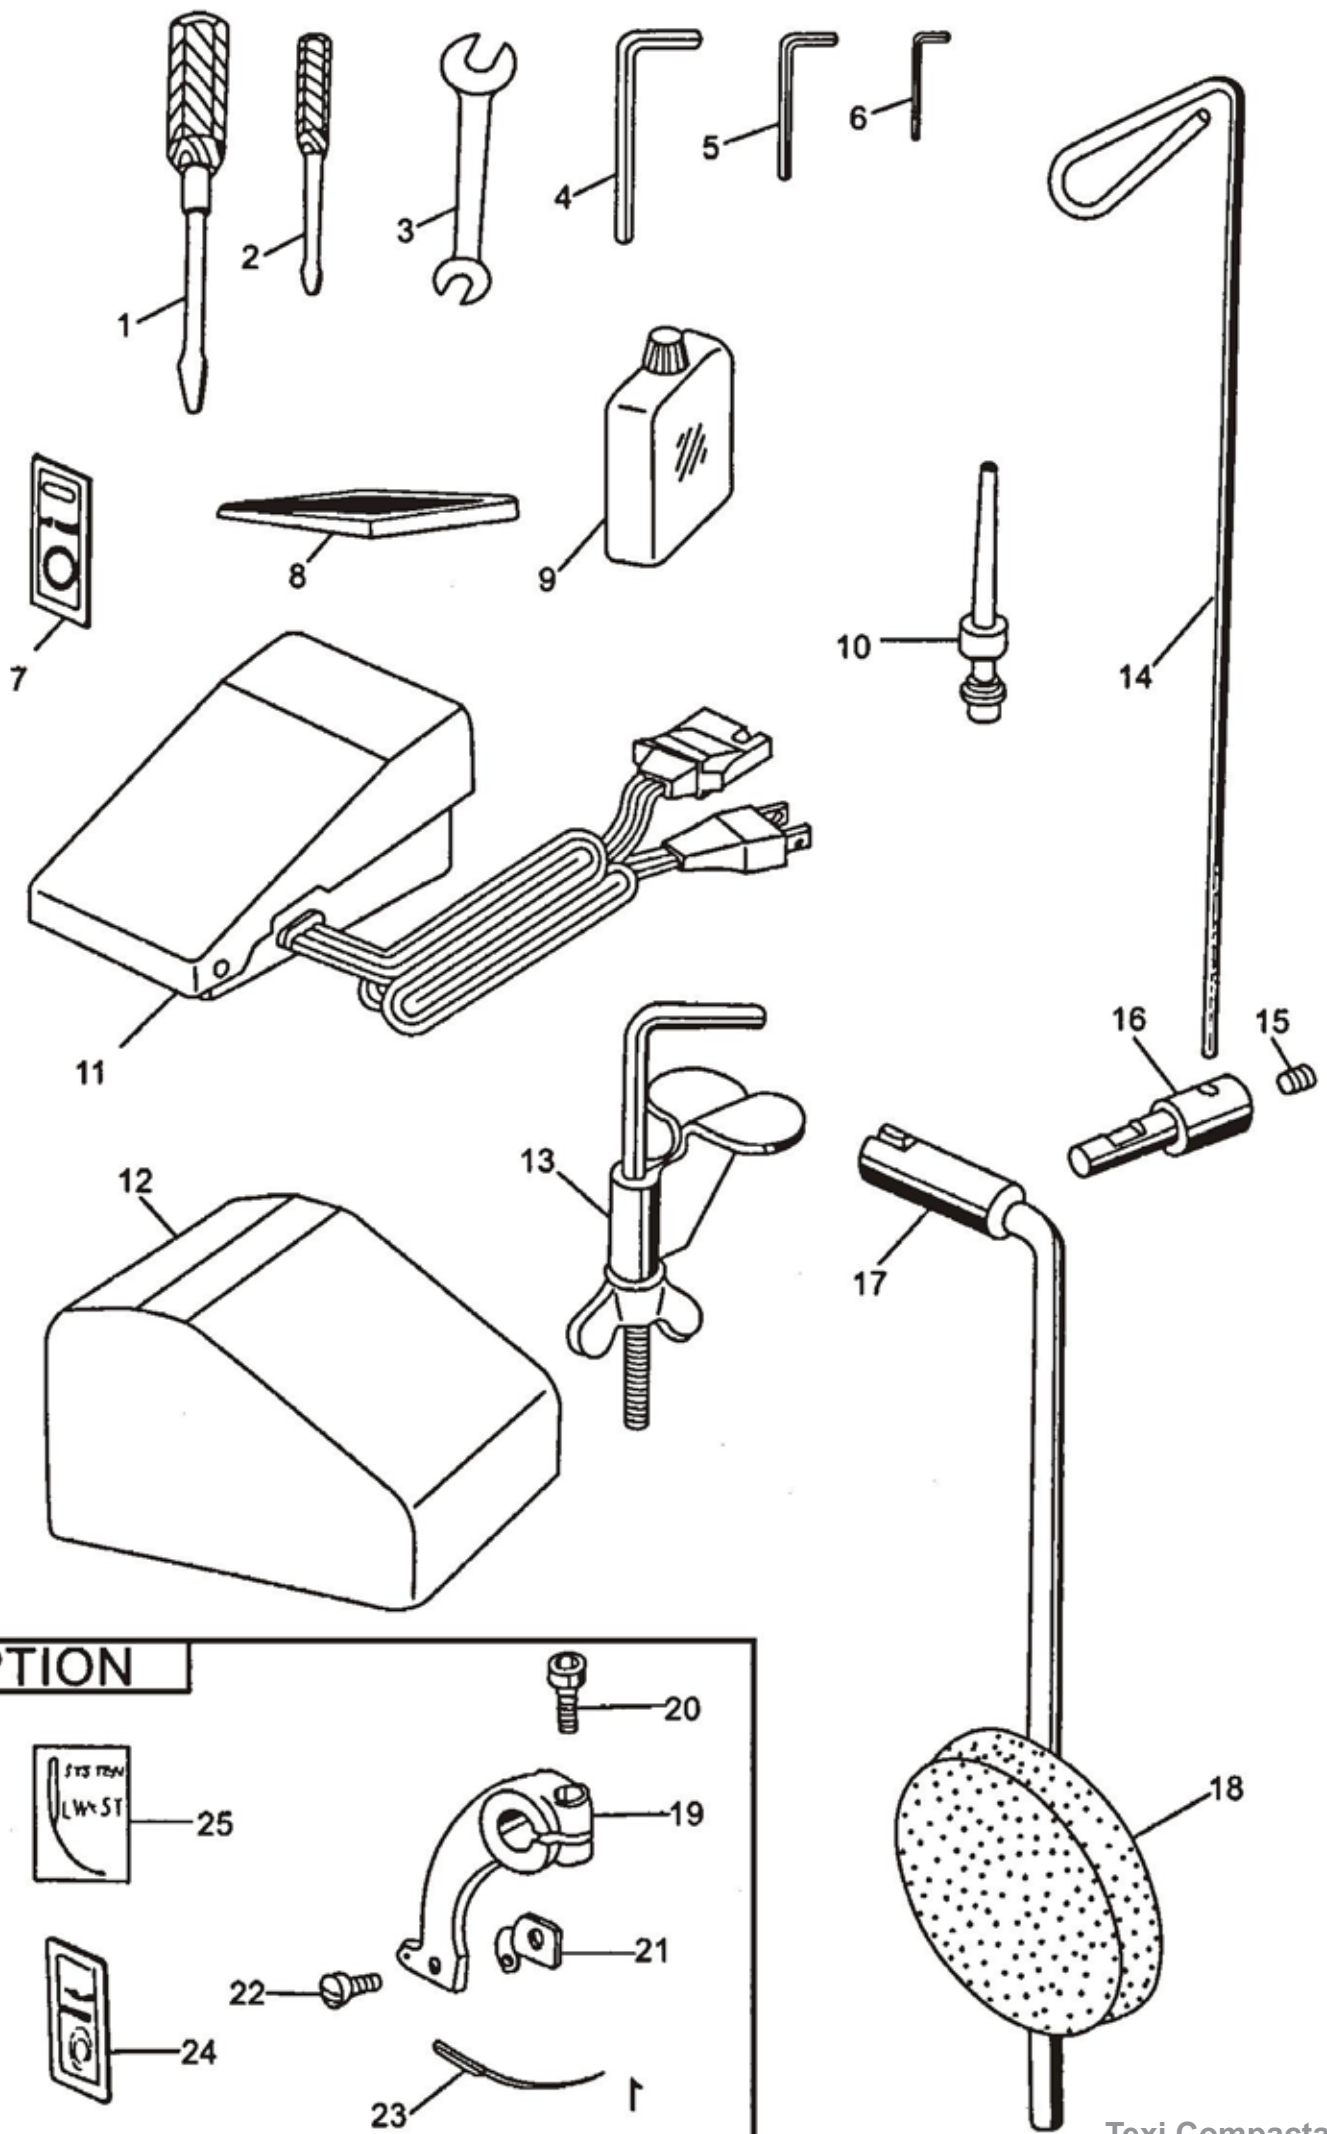

Ref. Nos.	Parts No.	Description
1	AC-02	Scetew Driver
2	AC-03	Screw Driver
3	AC-104	Spanner
4	AC-102	Wrench(5m/m)
5	AC-06	Wrench(3m/m)
6	C-16003	Wrench(2m/m)
7	4181	Needle(LWx6T)(3pcs)
8	AC-09	Tweezers
9	AC-05A	Oil
10	AC-04A	Oiler
11	10110-A	Controller Pedal
12	C-10A	Vinyl Cover
13	S-21097	Machine Clamp Assembly
14	21103	Thread Guide
15	0044004	Thread Guide Set Screw
16	21092	Thread Guide Stud
17	S-21086	Knee Press Rod & Sleeve
18	S-21088	Knee Press Pad Assembly

OPTIONAL PARTS fo Needle System LWx 5T

19	17026	Needle Carrier
20	17144	Needle Carrier Clamp Screw
21	17027	Needle Clamp
22	17145	Needle Clamp Set Screw
23	17028	Needle (LWx5T)
24	17028	Needle (LWx5T)(3 pcs)
25	21102	Needle System Lable(LWx5T)